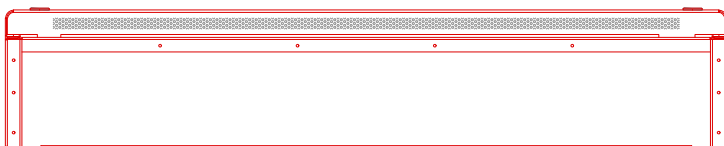

DeepClean Extra - Flat Top - Floor Mounted

Type:
DeepClean Extra Radiator Guard

Model:
Flat Top - Floor Mounted - Anti Ligature

Manufacture:
1.5mm - 2mm Zintec or Magnelis Steel
10mm Radius Edges and Bullnosed Corners
Full Height Front Access Door
Patented Open Hinge Door (Pat. No. 2 410 544)
IP3X Rated 2mm dia Holes @ 4mm Centres
in a Triangular Pitch Formation Punched Grille
Cut-Outs Programmed into Manufacture

Sizes:
Bespoke Made, Modular Design
To Achieve All Lengths & Heights

Finish:
Polyester Powder Coated RAL 9003
BioCote® Anti-Microbial Agent

Valve Options:
Available Upon Request

Fixings:
All Fixings Internal
Contour Secure Cam Locks