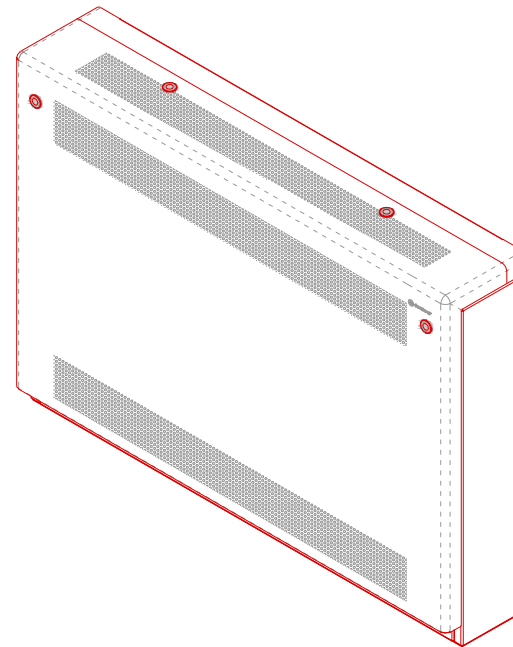

DeepClean Extra - Flat Top - Floor Mounted

Type:
DeepClean Extra Radiator Guard

Model:
Flat Top - Floor Mounted - Anti Ligature

Manufacture:
1.5mm - 2mm Zintec or Magnelis Steel
10mm Radius Edges and Bullnosed Corners
Full Height Front Access Door
Patented Open Hinge Door (Pat. No. 2 410 544)
IP3X Rated 2mm dia Holes @ 4mm Centres
in a Triangular Pitch Formation Punched Grille
Cut-Outs Programmed into Manufacture

Sizes:
Bespoke Made, Modular Design
To Achieve All Lengths & Heights

Finish:
Polyester Powder Coated RAL 9003
BioCote® Anti-Microbial Agent

Valve Options:
Available Upon Request

Fixings:
All Fixings Internal
Contour Secure Cam Locks