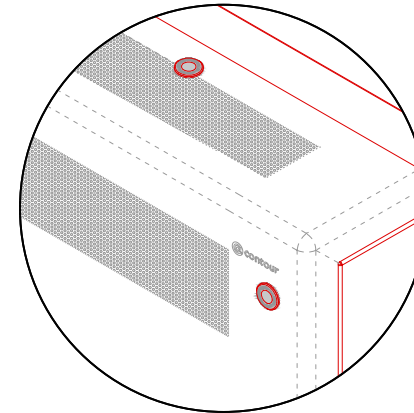

DeepClean Extra - Flat Top - Floor Mounted

Type:
DeepClean Extra Radiator Guard

Model:
Flat Top - Floor Mounted - Anti Ligature

Manufacture:
1.5mm - 2mm Zintec or Magnelis Steel
10mm Radius Edges and Bullnosed Corners
Full Height Front Access Door
Patented Open Hinge Door (Pat. No. 2 410 544)
IP3X Rated 2mm dia Holes @ 4mm Centres
in a Triangular Pitch Formation Punched Grille
Cut-Outs Programmed into Manufacture

Sizes:
Bespoke Made, Modular Design
To Achieve All Lengths & Heights

Finish:
Polyester Powder Coated RAL 9003
BioCote® Anti-Microbial Agent

Valve Options:
Available Upon Request

Fixings:
All Fixings Internal
Contour Secure Cam Locks