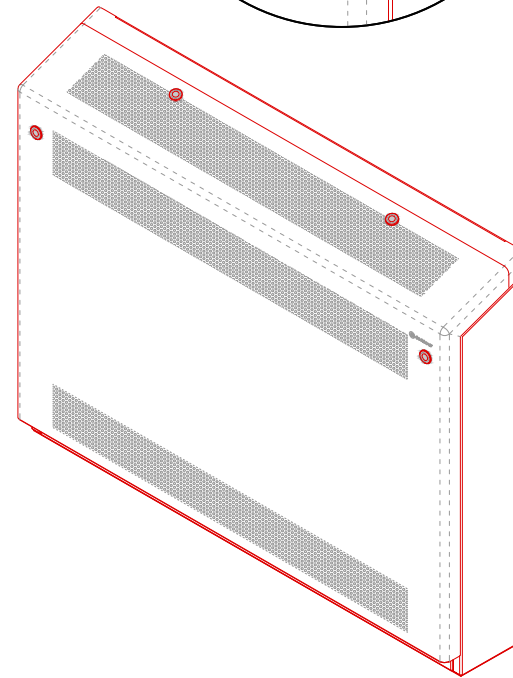

DeepClean Extra - Sloping Top - Floor Mounted

Type:
DeepClean Extra Radiator Guard

Model:
Sloping Top - Floor Mounted - Anti Ligature

Manufacture:
1.5mm - 2mm Zintec or Magnelis Steel
10mm Radius Edges and Bullnosed Corners
Full Height Front Access Door
Patented Open Hinge Door (Pat. No. 2 410 544)
IP3X Rated 2mm dia Holes @ 4mm Centres
in a Triangular Pitch Formation Punched Grille
Cut-Outs Programmed into Manufacture

Sizes:
Bespoke Made, Modular Design
To Achieve All Lengths & Heights

Finish:
Polyester Powder Coated RAL 9003
BioCote® Anti-Microbial Agent

Valve Options:
Available Upon Request

Fixings:
All Fixings Internal
Contour Secure Cam Locks