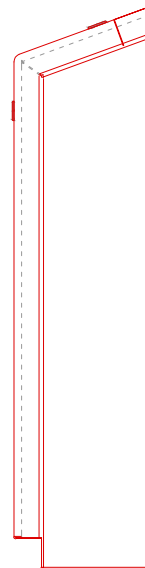

DeepClean Extra - Sloping Top - Floor Mounted

Type:
DeepClean Extra Radiator Guard

Model:
Sloping Top - Floor Mounted - Anti Ligature

Manufacture:
1.5mm - 2mm Zintec or Magnelis Steel
10mm Radius Edges and Bullnosed Corners
Full Height Front Access Door
Patented Open Hinge Door (Pat. No. 2 410 544)
IP3X Rated 2mm dia Holes @ 4mm Centres
in a Triangular Pitch Formation Punched Grille
Cut-Outs Programmed into Manufacture

Sizes:
Bespoke Made, Modular Design
To Achieve All Lengths & Heights

Finish:
Polyester Powder Coated RAL 9003
BioCote® Anti-Microbial Agent

Valve Options:
Available Upon Request

Fixings:
All Fixings Internal
Contour Secure Cam Locks