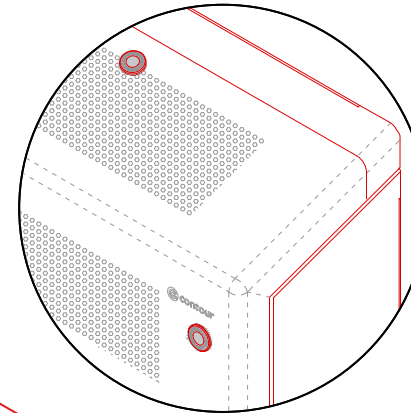

DeepClean Extra - Sloping Top - Floor Mounted

Type:
DeepClean Extra Radiator Guard

Model:
Sloping Top - Floor Mounted - Anti Ligature

Manufacture:
1.5mm - 2mm Zintec or Magnelis Steel
10mm Radius Edges and Bullnosed Corners
Full Height Front Access Door
Patented Open Hinge Door (Pat. No. 2 410 544)
IP3X Rated 2mm dia Holes @ 4mm Centres
in a Triangular Pitch Formation Punched Grille
Cut-Outs Programmed into Manufacture

Sizes:
Bespoke Made, Modular Design
To Achieve All Lengths & Heights

Finish:
Polyester Powder Coated RAL 9003
BioCote® Anti-Microbial Agent

Valve Options:
Available Upon Request

Fixings:
All Fixings Internal
Contour Secure Cam Locks