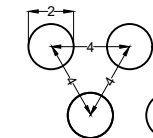

IP3X Grille
spacings

Contour Heating Products Ltd

The Mansions
43 Broadway, Shifnal
TF11 8BB

Tel 01952 290498
Email sales@contourheating.co.uk
Web www.contourheating.co.uk