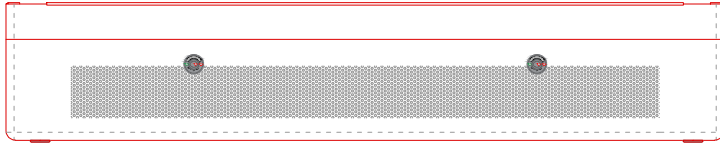

DeepClean Extra - Sloping Top - Wall Mounted

IP3X Grille
1:1 @ A4

IP3X Grille
spacings

Type:
DeepClean Extra Radiator Guard

Model:
Sloping Top - Floor Mounted - Anti Ligature

Manufacture:
1.5mm - 2mm Zintec or Magnelis Steel
10mm Radius Edges and Bullnosed Corners
Full Height Front Access Door
Patented Open Hinge Door (Pat. No. 2 410 544)
IP3X Rated 2mm dia Holes @ 4mm Centres
in a Triangular Pitch Formation Punched Grille
Base Plate with Grille
Cut-Outs Programmed into Manufacture