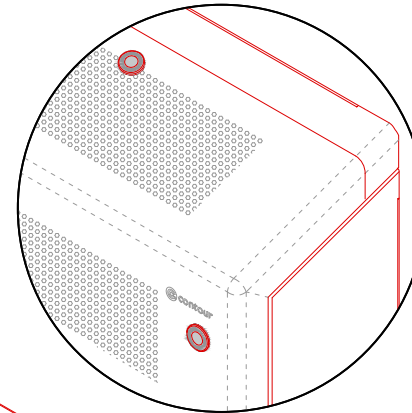

DeepClean Extra - Sloping Top - Wall Mounted

IP3X Grille
1:1 @ A4

IP3X Grille
spacings

Type:
DeepClean Extra Radiator Guard

Model:
Sloping Top - Floor Mounted - Anti Ligature

Manufacture:
1.5mm - 2mm Zintec or Magnelis Steel
10mm Radius Edges and Bullnosed Corners
Full Height Front Access Door
Patented Open Hinge Door (Pat. No. 2 410 544)
IP3X Rated 2mm dia Holes @ 4mm Centres
in a Triangular Pitch Formation Punched Grille
Base Plate with Grille
Cut-Outs Programmed into Manufacture

Sizes:
Bespoke Made, Modular Design
To Achieve All Lengths & Heights

Finish:
Polyester Powder Coated RAL 9003
BioCote® Anti-Microbial Agent

Valve Options:
Available Upon Request

Fixings:
All Fixings Internal
Contour Secure Cam Locks