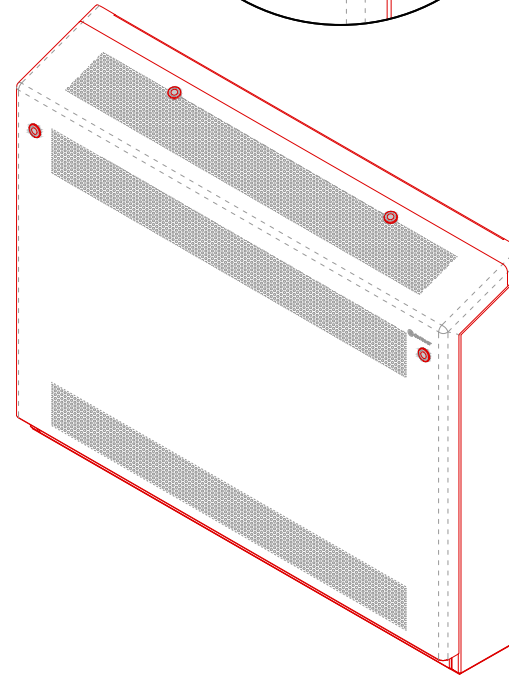

DeepClean Extra - Sloping Top - Wall Mounted

IP3X Grille
1:1 @ A4

IP3X Grille
spacings

Type:
DeepClean Extra Radiator Guard

Model:
Sloping Top - Floor Mounted - Anti Ligature

Manufacture:
1.5mm - 2mm Zintec or Magnelis Steel
10mm Radius Edges and Bullnosed Corners
Full Height Front Access Door
Patented Open Hinge Door (Pat. No. 2 410 544)
IP3X Rated 2mm dia Holes @ 4mm Centres
in a Triangular Pitch Formation Punched Grille
Base Plate with Grille
Cut-Outs Programmed into Manufacture

Sizes:
Bespoke Made, Modular Design
To Achieve All Lengths & Heights

Finish:
Polyester Powder Coated RAL 9003
BioCote® Anti-Microbial Agent

Valve Options:
Available Upon Request

Fixings:
All Fixings Internal
Contour Secure Cam Locks