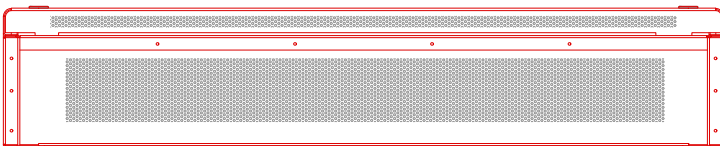

DeepClean Extra - Sloping Top - Wall Mounted

IP3X Grille
1:1 @ A4

IP3X Grille
spacings

Type:
DeepClean Extra Radiator Guard

Model:
Sloping Top - Floor Mounted - Anti Ligature

Manufacture:
1.5mm - 2mm Zintec or Magnelis Steel
10mm Radius Edges and Bullnosed Corners
Full Height Front Access Door
Patented Open Hinge Door (Pat. No. 2 410 544)
IP3X Rated 2mm dia Holes @ 4mm Centres
in a Triangular Pitch Formation Punched Grille
Base Plate with Grille
Cut-Outs Programmed into Manufacture