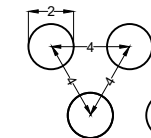

DeepClean Extra - Sloping Top - Wall Mounted

IP3X Grille
1:1 @ A4

IP3X Grille
spacings

Type:
DeepClean Extra Radiator Guard

Model:
Sloping Top - Floor Mounted - Anti Ligature

Manufacture:
1.5mm - 2mm Zintec or Magnelis Steel
10mm Radius Edges and Bullnosed Corners
Full Height Front Access Door
Patented Open Hinge Door (Pat. No. 2 410 544)
IP3X Rated 2mm dia Holes @ 4mm Centres
in a Triangular Pitch Formation Punched Grille
Base Plate with Grille
Cut-Outs Programmed into Manufacture