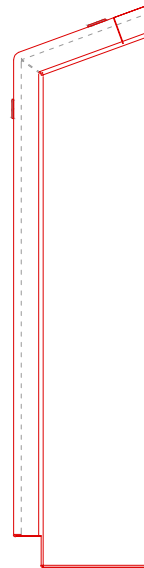

DeepClean Extra - Sloping Top - Wall Mounted

IP3X Grille
1:1 @ A4

IP3X Grille
spacings

Type:
DeepClean Extra Radiator Guard

Model:
Sloping Top - Floor Mounted - Anti Ligature

Manufacture:
1.5mm - 2mm Zintec or Magnelis Steel
10mm Radius Edges and Bullnosed Corners
Full Height Front Access Door
Patented Open Hinge Door (Pat. No. 2 410 544)
IP3X Rated 2mm dia Holes @ 4mm Centres
in a Triangular Pitch Formation Punched Grille
Base Plate with Grille
Cut-Outs Programmed into Manufacture

Sizes:
Bespoke Made, Modular Design
To Achieve All Lengths & Heights

Finish:
Polyester Powder Coated RAL 9003
BioCote® Anti-Microbial Agent

Valve Options:
Available Upon Request

Fixings:
All Fixings Internal
Contour Secure Cam Locks