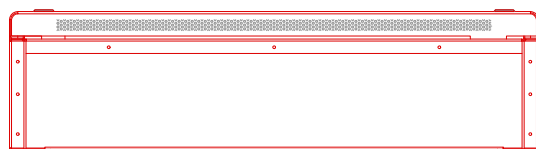

# DeepClean Extra Vertical - Sloping Top - Floor Mounted

IP3X Grille  
1:1 @ A4

IP3X Grille  
spacings

**Type:**  
Vertical DeepClean Extra Radiator Guard

**Model:**  
Sloping Top - Floor Mounted - Anti Ligature

**Manufacture:**  
1.5mm - 2mm Zintec or Magnelis Steel  
10mm Radius Edges and Bullnosed Corners  
Full Height Front Access Door  
Patented Open Hinge Door (Pat. No. 2 410 544)  
IP3X Rated 2mm dia Holes @ 4mm Centres  
in a Triangular Pitch Formation Punched Grille  
Cut-Outs Programmed into Manufacture

**Sizes:**  
Single Casing Length 400mm - 1100mm  
Single Casing Height 1900mm - 2300mm  
Bespoke Solutions Available

**Finish:**  
Polyester Powder Coated RAL 9003  
BioCote® Anti-Microbial Agent

**Valve Options:**  
Available Upon Request