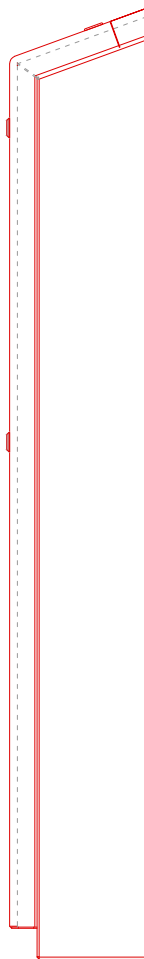

# DeepClean Extra Vertical - Sloping Top - Floor Mounted

IP3X Grille  
1:1 @ A4

IP3X Grille  
spacings

**Type:**  
Vertical DeepClean Extra Radiator Guard

**Model:**  
Sloping Top - Floor Mounted - Anti Ligature

**Manufacture:**  
1.5mm - 2mm Zintec or Magnelis Steel  
10mm Radius Edges and Bullnosed Corners  
Full Height Front Access Door  
Patented Open Hinge Door (Pat. No. 2 410 544)  
IP3X Rated 2mm dia Holes @ 4mm Centres  
in a Triangular Pitch Formation Punched Grille  
Cut-Outs Programmed into Manufacture

**Sizes:**  
Single Casing Length 400mm - 1100mm  
Single Casing Height 1900mm - 2300mm  
Bespoke Solutions Available

**Finish:**  
Polyester Powder Coated RAL 9003  
BioCote® Anti-Microbial Agent

**Valve Options:**  
Available Upon Request

**Fixings:**  
All Fixings Internal  
8mm Pin Hex Door Locks