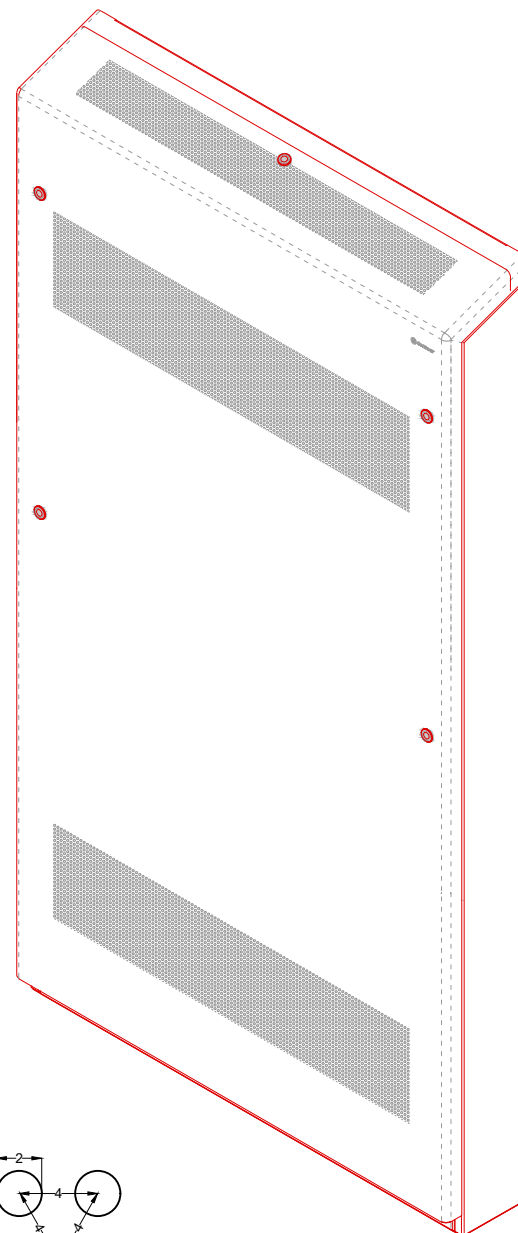

# DeepClean Extra Vertical - Sloping Top - Floor Mounted

IP3X Grille  
1:1 @ A4

IP3X Grille  
spacings

**Type:**  
Vertical DeepClean Extra Radiator Guard

**Model:**  
Sloping Top - Floor Mounted - Anti Ligature

**Manufacture:**  
1.5mm - 2mm Zintec or Magnelis Steel  
10mm Radius Edges and Bullnosed Corners  
Full Height Front Access Door  
Patented Open Hinge Door (Pat. No. 2 410 544)  
IP3X Rated 2mm dia Holes @ 4mm Centres  
in a Triangular Pitch Formation Punched Grille  
Cut-Outs Programmed into Manufacture

**Sizes:**  
Single Casing Length 400mm - 1100mm  
Single Casing Height 1900mm - 2300mm  
Bespoke Solutions Available

**Finish:**  
Polyester Powder Coated RAL 9003  
BioCote® Anti-Microbial Agent

**Valve Options:**  
Available Upon Request

**Fixings:**  
All Fixings Internal  
8mm Pin Hex Door Locks