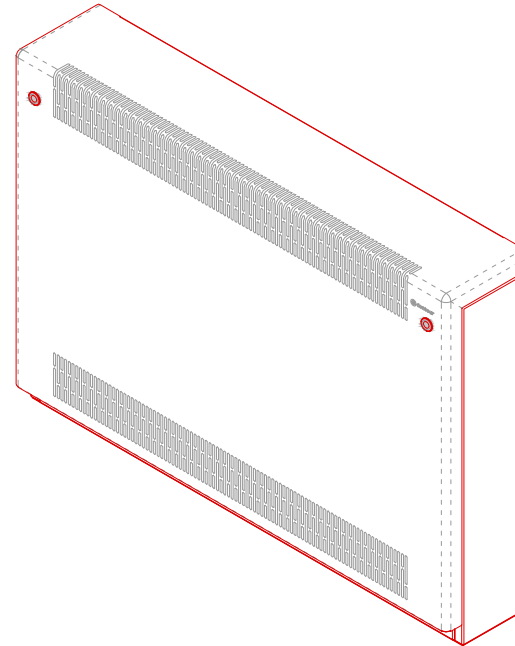

## DeepClean - Flat Top - Floor Mounted

**Type:**  
DeepClean Radiator Guard

**Model:**  
Flat Top - Floor Mounted

**Manufacture:**  
1.5mm Zintec or Magnelis Steel  
10mm Radius Edges and Bullnosed Corners  
Full Height Front Access Door  
5.5mm Punched Grille  
Cut-Outs Programmed into Manufacture

**Sizes:**  
Bespoke Made, Modular Design  
To Achieve All Lengths & Heights

**Finish:**  
Polyester Powder Coated RAL 9003  
BioCote® Anti-Microbial Agent

**Valve Options:**  
Available Upon Request

**Fixings:**  
All Fixings Internal  
8mm Pin Hex Door Locks