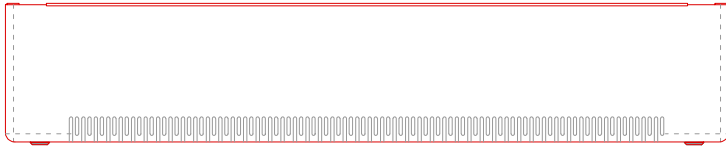

## DeepClean - Flat Top - Floor Mounted

**Type:**  
DeepClean Radiator Guard

**Model:**  
Flat Top - Floor Mounted

**Manufacture:**  
1.5mm Zintec or Magnelis Steel  
10mm Radius Edges and Bullnosed Corners  
Full Height Front Access Door  
5.5mm Punched Grille  
Cut-Outs Programmed into Manufacture