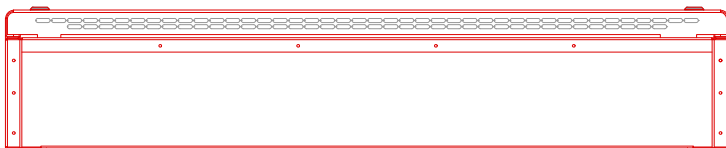

## DeepClean - Flat Top - Floor Mounted

**Type:**  
DeepClean Radiator Guard

**Model:**  
Flat Top - Floor Mounted

**Manufacture:**  
1.5mm Zintec or Magnelis Steel  
10mm Radius Edges and Bullnosed Corners  
Full Height Front Access Door  
5.5mm Punched Grille  
Cut-Outs Programmed into Manufacture

**Sizes:**  
Bespoke Made, Modular Design  
To Achieve All Lengths & Heights

**Finish:**  
Polyester Powder Coated RAL 9003  
BioCote® Anti-Microbial Agent

**Valve Options:**  
Available Upon Request

**Fixings:**  
All Fixings Internal  
8mm Pin Hex Door Locks