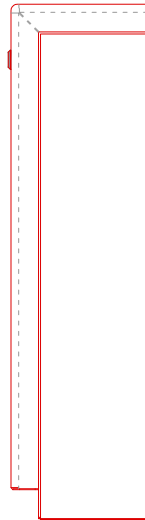

## DeepClean - Flat Top - Floor Mounted

**Type:**  
DeepClean Radiator Guard

**Model:**  
Flat Top - Floor Mounted

**Manufacture:**  
1.5mm Zintec or Magnelis Steel  
10mm Radius Edges and Bullnosed Corners  
Full Height Front Access Door  
5.5mm Punched Grille  
Cut-Outs Programmed into Manufacture

**Sizes:**  
Bespoke Made, Modular Design  
To Achieve All Lengths & Heights

**Finish:**  
Polyester Powder Coated RAL 9003  
BioCote® Anti-Microbial Agent

**Valve Options:**  
Available Upon Request

**Fixings:**  
All Fixings Internal  
8mm Pin Hex Door Locks