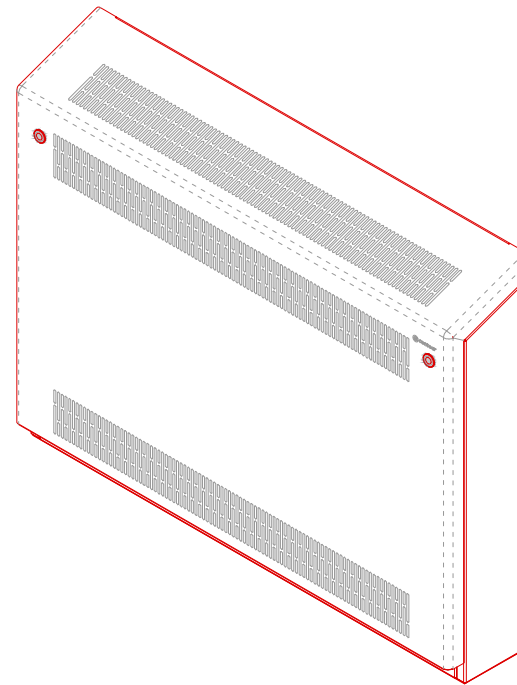

DeepClean - Sloping Top - Floor Mounted

Type:
DeepClean Radiator Guard

Model:
Sloping Top - Floor Mounted

Manufacture:
1.5mm Zintec or Magnelis Steel
10mm Radius Edges and Bullnosed Corners
Full Height Front Access Door
5.5mm Punched Grille
Cut-Outs Programmed into Manufacture

Sizes:
Bespoke Made, Modular Design
To Achieve All Lengths & Heights

Finish:
Polyester Powder Coated RAL 9003
BioCote® Anti-Microbial Agent

Valve Options:
Available Upon Request

Fixings:
All Fixings Internal
8mm Pin Hex Door Locks