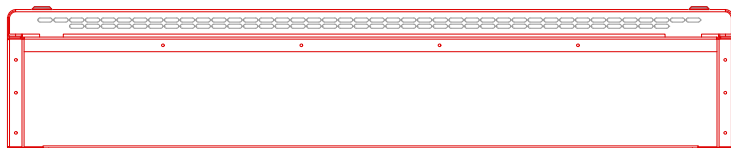

DeepClean - Sloping Top - Floor Mounted

Type:
DeepClean Radiator Guard

Model:
Sloping Top - Floor Mounted

Manufacture:
1.5mm Zintec or Magnelis Steel
10mm Radius Edges and Bullnosed Corners
Full Height Front Access Door
5.5mm Punched Grille
Cut-Outs Programmed into Manufacture

Sizes:
Bespoke Made, Modular Design
To Achieve All Lengths & Heights

Finish:
Polyester Powder Coated RAL 9003
BioCote® Anti-Microbial Agent

Valve Options:
Available Upon Request

Fixings:
All Fixings Internal
8mm Pin Hex Door Locks