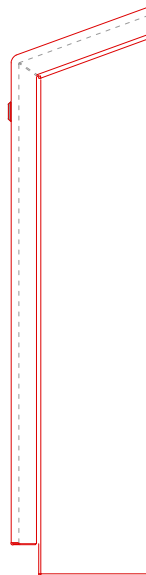

DeepClean - Sloping Top - Floor Mounted

Type:
DeepClean Radiator Guard

Model:
Sloping Top - Floor Mounted

Manufacture:
1.5mm Zintec or Magnelis Steel
10mm Radius Edges and Bullnosed Corners
Full Height Front Access Door
5.5mm Punched Grille
Cut-Outs Programmed into Manufacture

Sizes:
Bespoke Made, Modular Design
To Achieve All Lengths & Heights

Finish:
Polyester Powder Coated RAL 9003
BioCote® Anti-Microbial Agent

Valve Options:
Available Upon Request

Fixings:
All Fixings Internal
8mm Pin Hex Door Locks