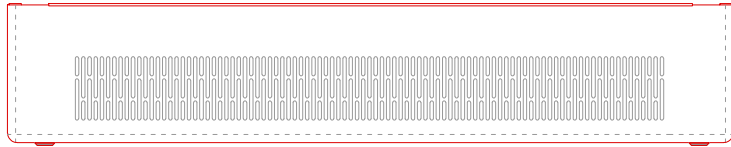

DeepClean - Sloping Top - Floor Mounted

Type:
DeepClean Radiator Guard

Model:
Sloping Top - Floor Mounted

Manufacture:
1.5mm Zintec or Magnelis Steel
10mm Radius Edges and Bullnosed Corners
Full Height Front Access Door
5.5mm Punched Grille
Cut-Outs Programmed into Manufacture

Sizes:
Bespoke Made, Modular Design
To Achieve All Lengths & Heights

Finish:
Polyester Powder Coated RAL 9003
BioCote® Anti-Microbial Agent

Valve Options:
Available Upon Request

Fixings:
All Fixings Internal
8mm Pin Hex Door Locks