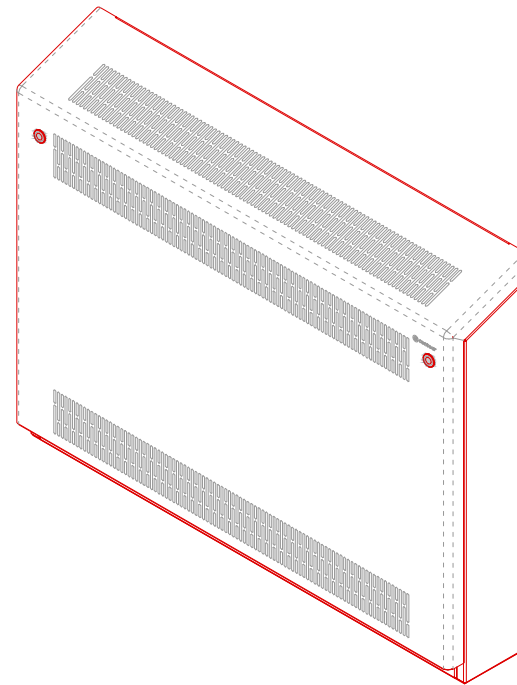

## DeepClean - Sloping Top - Wall Mounted

**Type:**  
DeepClean Radiator Guard

**Model:**  
Sloping Top - Wall Mounted

**Manufacture:**  
1.5mm Zintec or Magnelis Steel  
10mm Radius Edges and Bullnosed Corners  
Full Height Front Access Door  
5.5mm Punched Grille  
Base Plate with Grille  
Cut-Outs Programmed into Manufacture

**Sizes:**  
Bespoke Made, Modular Design  
To Achieve All Lengths & Heights

**Finish:**  
Polyester Powder Coated RAL 9003  
BioCote® Anti-Microbial Agent

**Valve Options:**  
Available Upon Request

**Fixings:**  
All Fixings Internal  
8mm Pin Hex Door Locks