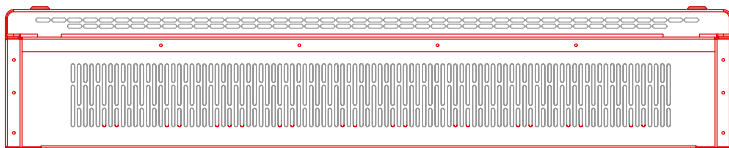

## DeepClean - Sloping Top - Wall Mounted

**Type:**  
DeepClean Radiator Guard

**Model:**  
Sloping Top - Wall Mounted

**Manufacture:**  
1.5mm Zintec or Magnelis Steel  
10mm Radius Edges and Bullnosed Corners  
Full Height Front Access Door  
5.5mm Punched Grille  
Base Plate with Grille  
Cut-Outs Programmed into Manufacture

**Sizes:**  
Bespoke Made, Modular Design  
To Achieve All Lengths & Heights

**Finish:**  
Polyester Powder Coated RAL 9003  
BioCote® Anti-Microbial Agent

**Valve Options:**  
Available Upon Request

**Fixings:**  
All Fixings Internal  
8mm Pin Hex Door Locks