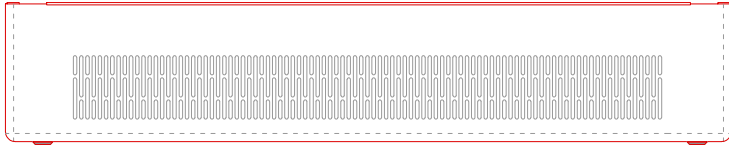

## DeepClean - Sloping Top - Wall Mounted

**Type:**  
DeepClean Radiator Guard

**Model:**  
Sloping Top - Wall Mounted

**Manufacture:**  
1.5mm Zintec or Magnelis Steel  
10mm Radius Edges and Bullnosed Corners  
Full Height Front Access Door  
5.5mm Punched Grille  
Base Plate with Grille  
Cut-Outs Programmed into Manufacture

**Sizes:**  
Bespoke Made, Modular Design  
To Achieve All Lengths & Heights

**Finish:**  
Polyester Powder Coated RAL 9003  
BioCote® Anti-Microbial Agent

**Valve Options:**  
Available Upon Request

**Fixings:**  
All Fixings Internal  
8mm Pin Hex Door Locks