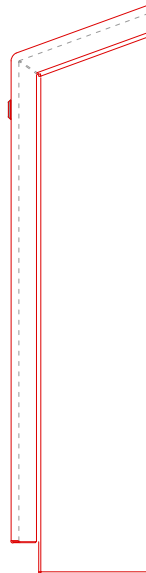

## DeepClean - Sloping Top - Wall Mounted

**Type:**  
DeepClean Radiator Guard

**Model:**  
Sloping Top - Wall Mounted

**Manufacture:**  
1.5mm Zintec or Magnelis Steel  
10mm Radius Edges and Bullnosed Corners  
Full Height Front Access Door  
5.5mm Punched Grille  
Base Plate with Grille  
Cut-Outs Programmed into Manufacture

**Sizes:**  
Bespoke Made, Modular Design  
To Achieve All Lengths & Heights

**Finish:**  
Polyester Powder Coated RAL 9003  
BioCote® Anti-Microbial Agent

**Valve Options:**  
Available Upon Request

**Fixings:**  
All Fixings Internal  
8mm Pin Hex Door Locks