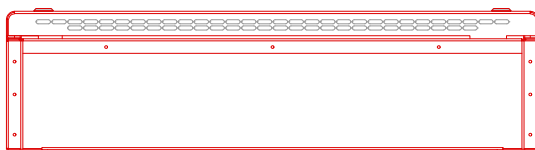

DeepClean Vertical - Sloping Top - Floor Mounted

Type:
Vertical DeepClean Radiator Guard

Model:
Sloping Top - Floor Mounted

Manufacture:
1.5mm Zintec or Magnelis Steel
10mm Radius Edges and Bullnosed Corners
Full Height Front Access Door
5.5mm Punched Grille
Cut-Outs Programmed into Manufacture

Sizes:
Single Casing Length 400mm - 1100mm
Single Casing Height 1900mm - 2300mm
Bespoke Solutions Available

Finish:
Polyester Powder Coated RAL 9003
BioCote® Anti-Microbial Agent

Valve Options:
Available Upon Request