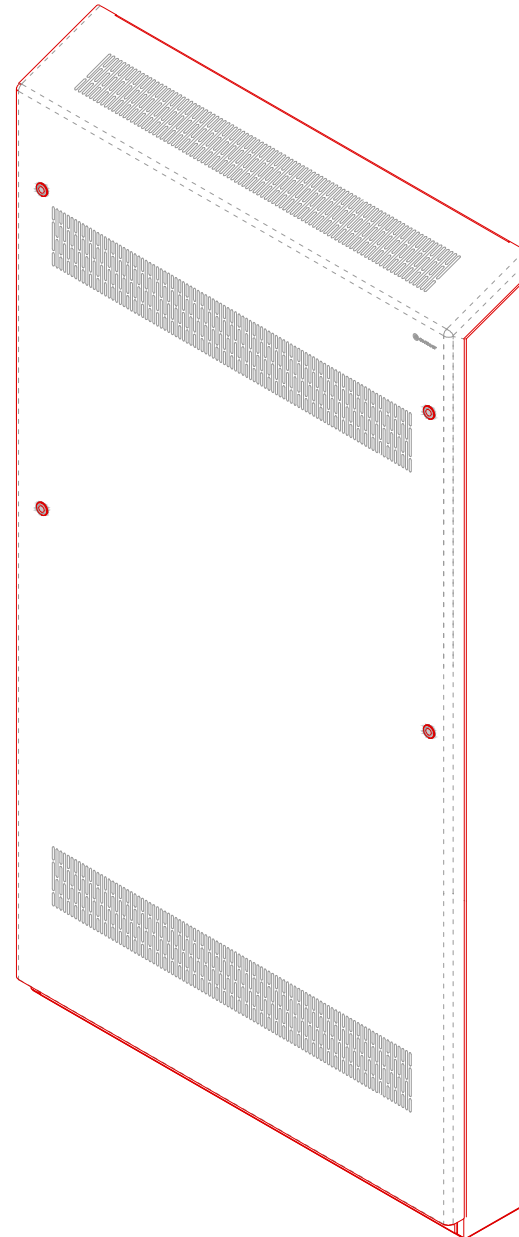

DeepClean Vertical - Sloping Top - Floor Mounted

Type:
Vertical DeepClean Radiator Guard

Model:
Sloping Top - Floor Mounted

Manufacture:
1.5mm Zintec or Magnelis Steel
10mm Radius Edges and Bullnosed Corners
Full Height Front Access Door
5.5mm Punched Grille
Cut-Outs Programmed into Manufacture

Sizes:
Single Casing Length 400mm - 1100mm
Single Casing Height 1900mm - 2300mm
Bespoke Solutions Available

Finish:
Polyester Powder Coated RAL 9003
BioCote® Anti-Microbial Agent

Valve Options:
Available Upon Request