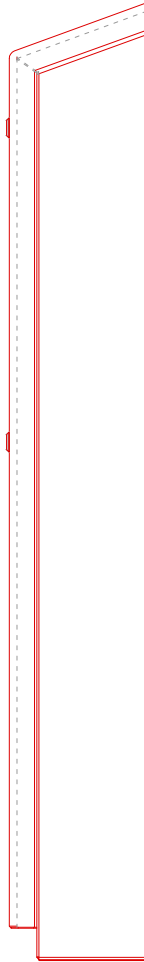

DeepClean Vertical - Sloping Top - Floor Mounted

Type:
Vertical DeepClean Radiator Guard

Model:
Sloping Top - Floor Mounted

Manufacture:
1.5mm Zintec or Magnelis Steel
10mm Radius Edges and Bullnosed Corners
Full Height Front Access Door
5.5mm Punched Grille
Cut-Outs Programmed into Manufacture

Sizes:
Single Casing Length 400mm - 1100mm
Single Casing Height 1900mm - 2300mm
Bespoke Solutions Available

Finish:
Polyester Powder Coated RAL 9003
BioCote® Anti-Microbial Agent

Valve Options:
Available Upon Request