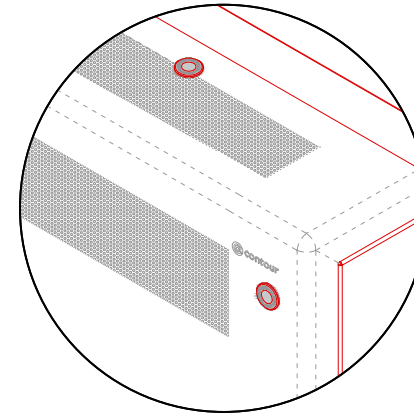

DeepClean Extra - Flat Top - Floor Mounted

Type:
DeepClean Extra Radiator

Model:
Flat Top - Floor Mounted - Anti Ligature

Manufacture:
1.5mm - 2mm Zintec or Magnelis Steel
10mm Radius Edges and Bullnosed Corners
Full Height Front Access Door
Patented Open Hinge Door (Pat. No. 2 410 544)
IP3X Rated 2mm dia Holes @ 4mm Centres
in a Triangular Pitch Formation Punched Grille
Cut-Outs Programmed into Manufacture

Sizes:
Single Casing Length 600mm - 2000mm
Single Casing Height 550mm - 1150mm
Bespoke Solutions Available

Finish:
Polyester Powder Coated RAL 9003
BioCote® Anti-Microbial Agent

Emitter:
K.Rad Kompact Radiators with 4 x ½" Connections

Valve Options:
Internal TRV Kit 9210-13
Remote Sensing TRV Kit 7463-41
Anti-Ligature TRV Kit & Shroud 1935241

Fixings:
All Fixings Internal
Contour Secure Cam Locks

IP3X Grille
1:1 @ A4

IP3X Grille
spacings