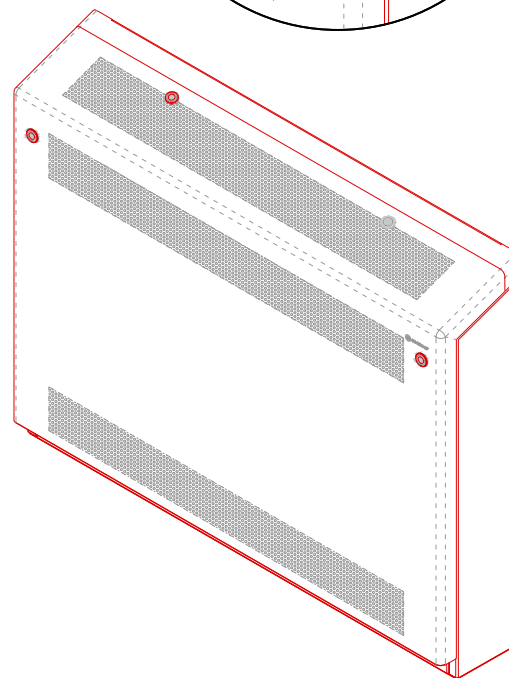

DeepClean Extra - Sloping Top - Floor Mounted

Type:
DeepClean Extra Radiator

Model:
Sloping Top - Floor Mounted - Anti Ligature

Manufacture:
1.5mm - 2mm Zintec or Magnelis Steel
10mm Radius Edges and Bullnosed Corners
Full Height Front Access Door
Patented Open Hinge Door (Pat. No. 2 410 544)
IP3X Rated 2mm dia Holes @ 4mm Centres
in a Triangular Pitch Formation Punched Grille
Cut-Outs Programmed into Manufacture

Sizes:
Single Casing Length 600mm - 2000mm
Single Casing Height 600mm - 1200mm
Bespoke Solutions Available

Finish:
Polyester Powder Coated RAL 9003
BioCote® Anti-Microbial Agent

Emitter:
K.Rad Kompact Radiators with 4 x ½" Connections