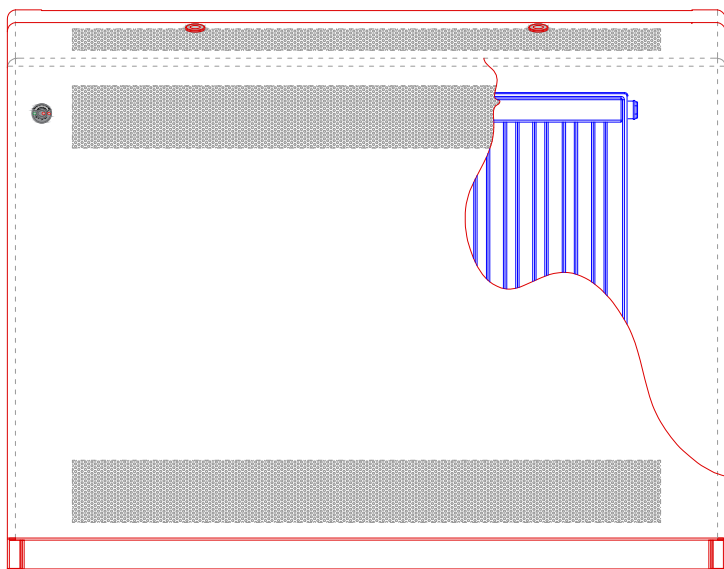

DeepClean Extra - Sloping Top - Floor Mounted

Type:
DeepClean Extra Radiator

Model:
Sloping Top - Floor Mounted - Anti Ligature

Manufacture:
1.5mm - 2mm Zintec or Magnelis Steel
10mm Radius Edges and Bullnosed Corners
Full Height Front Access Door
Patented Open Hinge Door (Pat. No. 2 410 544)
IP3X Rated 2mm dia Holes @ 4mm Centres
in a Triangular Pitch Formation Punched Grille
Cut-Outs Programmed into Manufacture

Sizes:
Single Casing Length 600mm - 2000mm
Single Casing Height 600mm - 1200mm
Bespoke Solutions Available

Finish:
Polyester Powder Coated RAL 9003
BioCote® Anti-Microbial Agent

Emitter:
K.Rad Kompact Radiators with 4 x ½" Connections

Valve Options:
Internal TRV Kit 9210-13
Remote Sensing TRV Kit 7463-41
Anti-Ligature TRV Kit & Shroud 1935241

Fixings:
All Fixings Internal
Contour Secure Cam Locks

IP3X Grille
1:1 @ A4

IP3X Grille
spacings