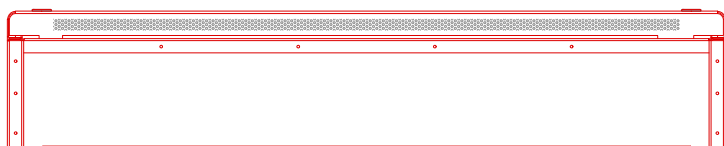

DeepClean Extra - Sloping Top - Floor Mounted

Type:
DeepClean Extra Radiator

Model:
Sloping Top - Floor Mounted - Anti Ligature

Manufacture:
1.5mm - 2mm Zintec or Magnelis Steel
10mm Radius Edges and Bullnosed Corners
Full Height Front Access Door
Patented Open Hinge Door (Pat. No. 2 410 544)
IP3X Rated 2mm dia Holes @ 4mm Centres
in a Triangular Pitch Formation Punched Grille
Cut-Outs Programmed into Manufacture

Sizes:
Single Casing Length 600mm - 2000mm
Single Casing Height 600mm - 1200mm
Bespoke Solutions Available

Finish:
Polyester Powder Coated RAL 9003
BioCote® Anti-Microbial Agent

Emitter:
K.Rad Kompact Radiators with 4 x ½" Connections