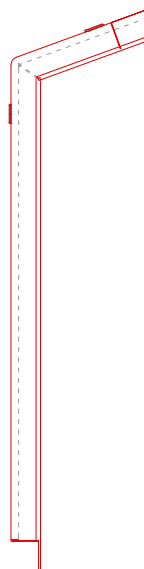

DeepClean Extra - Sloping Top - Floor Mounted

Type:
DeepClean Extra Radiator

Model:
Sloping Top - Floor Mounted - Anti Ligature

Manufacture:
1.5mm - 2mm Zintec or Magnelis Steel
10mm Radius Edges and Bullnosed Corners
Full Height Front Access Door
Patented Open Hinge Door (Pat. No. 2 410 544)
IP3X Rated 2mm dia Holes @ 4mm Centres
in a Triangular Pitch Formation Punched Grille
Cut-Outs Programmed into Manufacture

Sizes:
Single Casing Length 600mm - 2000mm
Single Casing Height 600mm - 1200mm
Bespoke Solutions Available

Finish:
Polyester Powder Coated RAL 9003
BioCote® Anti-Microbial Agent

Emitter:
K.Rad Kompact Radiators with 4 x ½" Connections

Valve Options:
Internal TRV Kit 9210-13
Remote Sensing TRV Kit 7463-41
Anti-Ligature TRV Kit & Shroud 1935241

Fixings:
All Fixings Internal
Contour Secure Cam Locks

IP3X Grille
1:1 @ A4

IP3X Grille
spacings