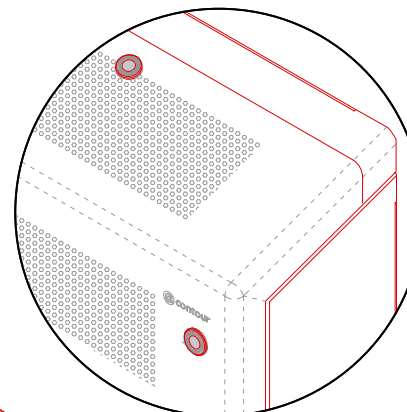

DeepClean Extra - Sloping Top - Floor Mounted

Type:
DeepClean Extra Radiator

Model:
Sloping Top - Floor Mounted - Anti Ligature

Manufacture:
1.5mm - 2mm Zintec or Magnelis Steel
10mm Radius Edges and Bullnosed Corners
Full Height Front Access Door
Patented Open Hinge Door (Pat. No. 2 410 544)
IP3X Rated 2mm dia Holes @ 4mm Centres
in a Triangular Pitch Formation Punched Grille
Cut-Outs Programmed into Manufacture

Sizes:
Single Casing Length 600mm - 2000mm
Single Casing Height 600mm - 1200mm
Bespoke Solutions Available

Finish:
Polyester Powder Coated RAL 9003
BioCote® Anti-Microbial Agent

Emitter:
K.Rad Kompact Radiators with 4 x ½" Connections