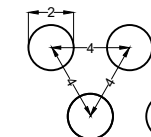

Sizes:
Single Casing Length 600mm - 2000mm
Single Casing Height 600mm - 1200mm
Bespoke Solutions Available

Finish:
Polyester Powder Coated RAL 9003
BioCote® Anti-Microbial Agent

Emitter:
K.Rad Kompact Radiators with 4 x ½" Connections

Valve Options:
Internal TRV Kit 9210-13
Remote Sensing TRV Kit 7463-41
Anti-Ligature TRV Kit & Shroud 1935241

Fixings:
All Fixings Internal
Contour Secure Cam Locks

IP3X Grille
1:1 @ A4

IP3X Grille
spacings