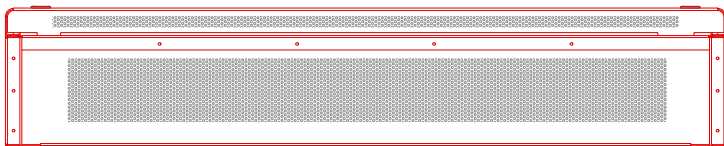

DeepClean Extra - Sloping Top - Wall Mounted

IP3X Grille
1:1 @ A4

IP3X Grille
spacings

Type:
DeepClean Extra Radiator

Model:
Sloping Top - Wall Mounted - Anti Ligature

Manufacture:
1.5mm - 2mm Zintec or Magnelis Steel
10mm Radius Edges and Bullnosed Corners
Full Height Front Access Door
Patented Open Hinge Door (Pat. No. 2 410 544)
IP3X Rated 2mm dia Holes @ 4mm Centres
in a Triangular Pitch Formation Punched Grille
Base Plate with Grille
Cut-Outs Programmed into Manufacture

Sizes:
Single Casing Length 600mm - 2000mm
Single Casing Height 600mm - 1200mm
Bespoke Solutions Available

Finish:
Polyester Powder Coated RAL 9003
BioCote® Anti-Microbial Agent

Emitter:
K.Rad Kompact Radiators with 4 x ½" Connections