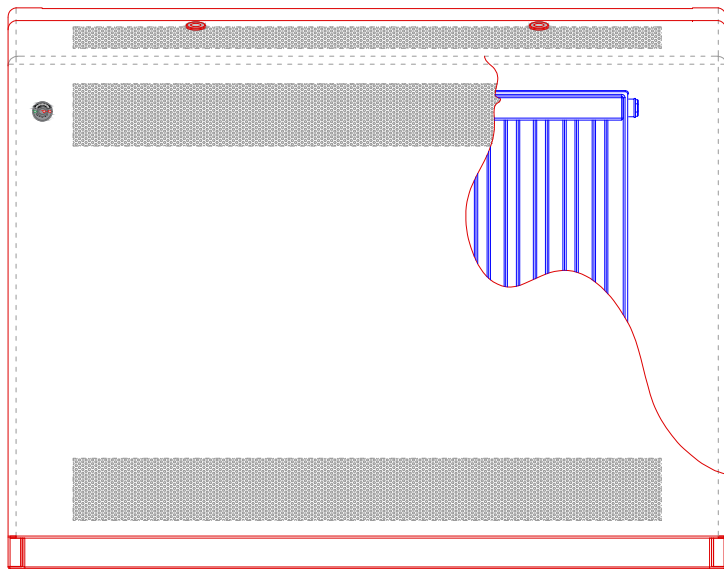

DeepClean Extra - Sloping Top - Wall Mounted

IP3X Grille
1:1 @ A4

IP3X Grille
spacings

Type:
DeepClean Extra Radiator

Model:
Sloping Top - Wall Mounted - Anti Ligature

Manufacture:
1.5mm - 2mm Zintec or Magnelis Steel
10mm Radius Edges and Bullnosed Corners
Full Height Front Access Door
Patented Open Hinge Door (Pat. No. 2 410 544)
IP3X Rated 2mm dia Holes @ 4mm Centres
in a Triangular Pitch Formation Punched Grille
Base Plate with Grille
Cut-Outs Programmed into Manufacture

Sizes:
Single Casing Length 600mm - 2000mm
Single Casing Height 600mm - 1200mm
Bespoke Solutions Available

Finish:
Polyester Powder Coated RAL 9003
BioCote® Anti-Microbial Agent

Emitter:
K.Rad Kompact Radiators with 4 x ½" Connections