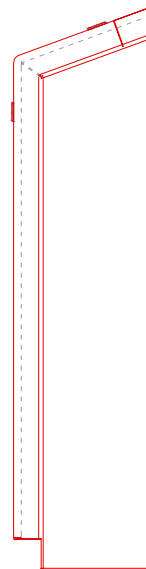

DeepClean Extra - Sloping Top - Wall Mounted

IP3X Grille
1:1 @ A4

IP3X Grille
spacings

Type:
DeepClean Extra Radiator

Model:
Sloping Top - Wall Mounted - Anti Ligature

Manufacture:
1.5mm - 2mm Zintec or Magnelis Steel
10mm Radius Edges and Bullnosed Corners
Full Height Front Access Door
Patented Open Hinge Door (Pat. No. 2 410 544)
IP3X Rated 2mm dia Holes @ 4mm Centres
in a Triangular Pitch Formation Punched Grille
Base Plate with Grille
Cut-Outs Programmed into Manufacture

Sizes:
Single Casing Length 600mm - 2000mm
Single Casing Height 600mm - 1200mm
Bespoke Solutions Available

Finish:
Polyester Powder Coated RAL 9003
BioCote® Anti-Microbial Agent

Emitter:
K.Rad Kompact Radiators with 4 x ½" Connections

Valve Options:
Internal TRV Kit 9210-13
Remote Sensing TRV Kit 7463-41
Anti-Ligature TRV Kit & Shroud 1935241

Fixings:
All Fixings Internal
Contour Secure Cam Locks

Contour Heating Products Ltd

The Mansions
43 Broadway, Shifnal
TF11 8BB