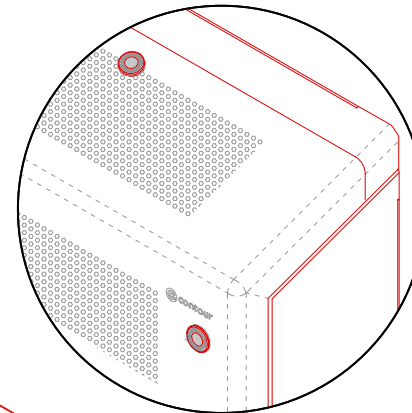

DeepClean Extra - Sloping Top - Wall Mounted

IP3X Grille
1:1 @ A4

IP3X Grille
spacings

Type:
DeepClean Extra Radiator

Model:
Sloping Top - Wall Mounted - Anti Ligature

Manufacture:
1.5mm - 2mm Zintec or Magnelis Steel
10mm Radius Edges and Bullnosed Corners
Full Height Front Access Door
Patented Open Hinge Door (Pat. No. 2 410 544)
IP3X Rated 2mm dia Holes @ 4mm Centres
in a Triangular Pitch Formation Punched Grille
Base Plate with Grille
Cut-Outs Programmed into Manufacture

Sizes:
Single Casing Length 600mm - 2000mm
Single Casing Height 600mm - 1200mm
Bespoke Solutions Available

Finish:
Polyester Powder Coated RAL 9003
BioCote® Anti-Microbial Agent

Emitter:
K.Rad Kompact Radiators with 4 x ½" Connections