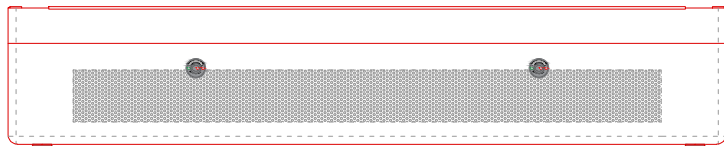

DeepClean Extra - Sloping Top - Wall Mounted

IP3X Grille
1:1 @ A4

IP3X Grille
spacings

Type:
DeepClean Extra Radiator

Model:
Sloping Top - Wall Mounted - Anti Ligature

Manufacture:
1.5mm - 2mm Zintec or Magnelis Steel
10mm Radius Edges and Bullnosed Corners
Full Height Front Access Door
Patented Open Hinge Door (Pat. No. 2 410 544)
IP3X Rated 2mm dia Holes @ 4mm Centres
in a Triangular Pitch Formation Punched Grille
Base Plate with Grille
Cut-Outs Programmed into Manufacture

Sizes:
Single Casing Length 600mm - 2000mm
Single Casing Height 600mm - 1200mm
Bespoke Solutions Available

Finish:
Polyester Powder Coated RAL 9003
BioCote® Anti-Microbial Agent

Emitter:
K.Rad Kompact Radiators with 4 x ½" Connections