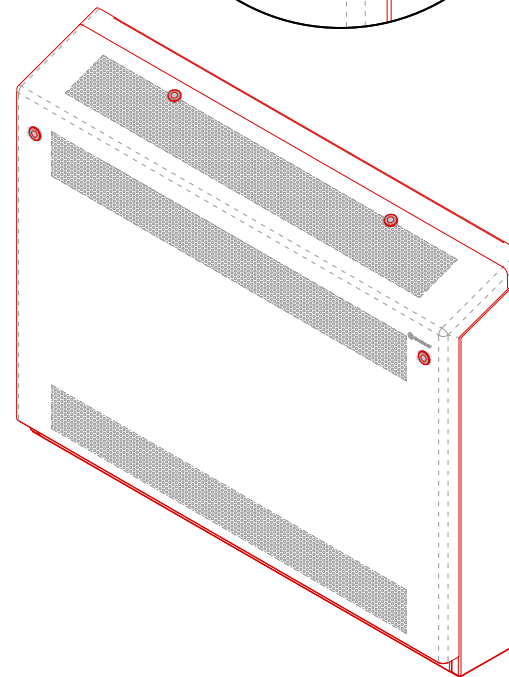

DeepClean Extra - Sloping Top - Wall Mounted

IP3X Grille
1:1 @ A4

IP3X Grille
spacings

Type:
DeepClean Extra Radiator

Model:
Sloping Top - Wall Mounted - Anti Ligature

Manufacture:
1.5mm - 2mm Zintec or Magnelis Steel
10mm Radius Edges and Bullnosed Corners
Full Height Front Access Door
Patented Open Hinge Door (Pat. No. 2 410 544)
IP3X Rated 2mm dia Holes @ 4mm Centres
in a Triangular Pitch Formation Punched Grille
Base Plate with Grille
Cut-Outs Programmed into Manufacture

Sizes:
Single Casing Length 600mm - 2000mm
Single Casing Height 600mm - 1200mm
Bespoke Solutions Available

Finish:
Polyester Powder Coated RAL 9003
BioCote® Anti-Microbial Agent

Emitter:
K.Rad Kompact Radiators with 4 x ½" Connections