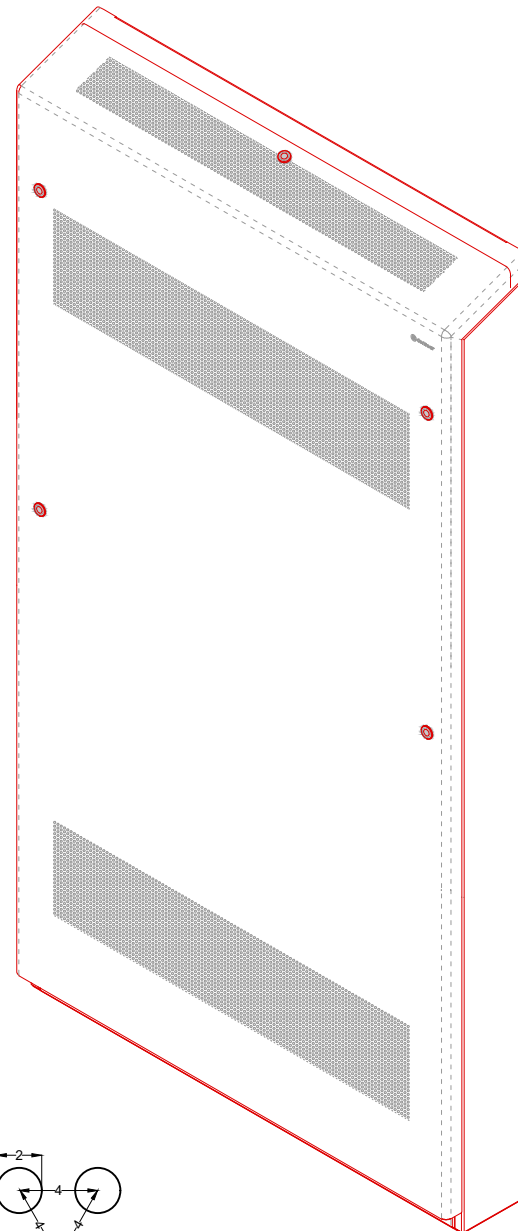

# DeepClean Extra Vertical - Sloping Top - Floor Mounted

IP3X Grille  
1:1 @ A4

IP3X Grille  
spacings

**Type:**  
Vertical DeepClean Extra Radiator

**Model:**  
Sloping Top - Floor Mounted - Anti Ligature

**Manufacture:**  
1.5mm - 2mm Zintec or Magnelis Steel  
10mm Radius Edges and Bullnosed Corners  
Full Height Front Access Door  
Patented Open Hinge Door (Pat. No. 2 410 544)  
IP3X Rated 2mm dia Holes @ 4mm Centres  
in a Triangular Pitch Formation Punched Grille  
Cut-Outs Programmed into Manufacture

**Sizes:**  
Single Casing Length 400mm - 1100mm  
Single Casing Height 1900mm - 2300mm  
Bespoke Solutions Available

**Finish:**  
Polyester Powder Coated RAL 9003  
BioCote® Anti-Microbial Agent

**Emitter:**  
K.Rad Compact Radiators with 4 x ½" Connections