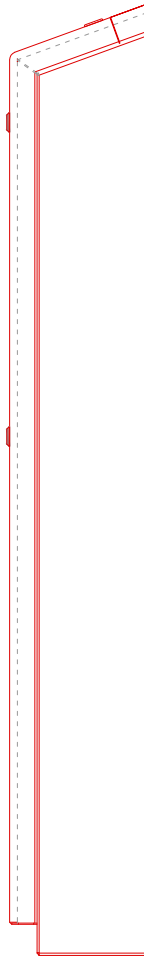

# DeepClean Extra Vertical - Sloping Top - Floor Mounted

IP3X Grille  
1:1 @ A4

IP3X Grille  
spacings

**Type:**  
Vertical DeepClean Extra Radiator

**Model:**  
Sloping Top - Floor Mounted - Anti Ligature

**Manufacture:**  
1.5mm - 2mm Zintec or Magnelis Steel  
10mm Radius Edges and Bullnosed Corners  
Full Height Front Access Door  
Patented Open Hinge Door (Pat. No. 2 410 544)  
IP3X Rated 2mm dia Holes @ 4mm Centres  
in a Triangular Pitch Formation Punched Grille  
Cut-Outs Programmed into Manufacture

**Sizes:**  
Single Casing Length 400mm - 1100mm  
Single Casing Height 1900mm - 2300mm  
Bespoke Solutions Available

**Finish:**  
Polyester Powder Coated RAL 9003  
BioCote® Anti-Microbial Agent

**Emitter:**  
K.Rad Compact Radiators with 4 x ½" Connections

**Valve Options:**  
Internal TRV Kit 9210-13  
Remote Sensing TRV Kit 7463-41  
Anti-Ligature TRV Kit & Shroud 1935241

**Fixings:**  
All Fixings Internal  
8mm Pin Hex Door Locks