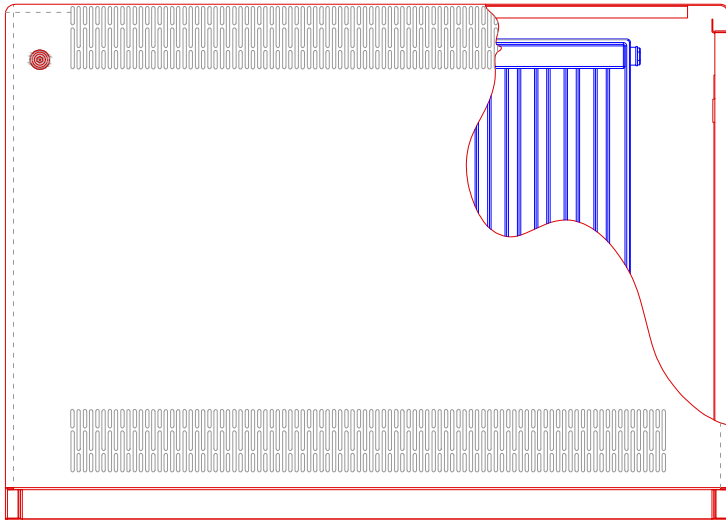

DeepClean - Flat Top - Floor Mounted

Type:
DeepClean Radiator

Model:
Flat Top - Floor Mounted

Manufacture:
1.5mm Zintec or Magnelis Steel
10mm Radius Edges and Bullnosed Corners
Full Height Front Access Door
5.5mm Punched Grille
Cut-Outs Programmed into Manufacture

Sizes:
Single Casing Length 600mm - 2000mm
Single Casing Height 550mm - 1150mm
Bespoke Solutions Available

Finish:
Polyester Powder Coated RAL 9003
BioCote® Anti-Microbial Agent

Emitter:
K.Rad Kompact Radiators with 4 x ½" Connections