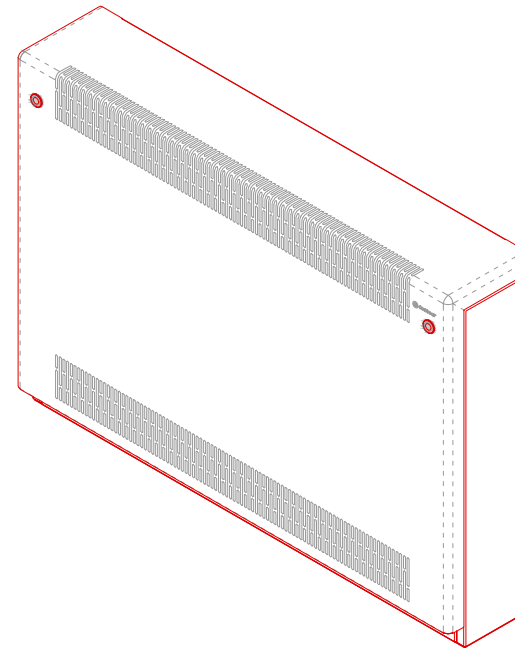

DeepClean - Flat Top - Floor Mounted

Type:
DeepClean Radiator

Model:
Flat Top - Floor Mounted

Manufacture:
1.5mm Zintec or Magnelis Steel
10mm Radius Edges and Bullnosed Corners
Full Height Front Access Door
5.5mm Punched Grille
Cut-Outs Programmed into Manufacture

Sizes:
Single Casing Length 600mm - 2000mm
Single Casing Height 550mm - 1150mm
Bespoke Solutions Available

Finish:
Polyester Powder Coated RAL 9003
BioCote® Anti-Microbial Agent

Emitter:
K.Rad Kompact Radiators with 4 x ½" Connections