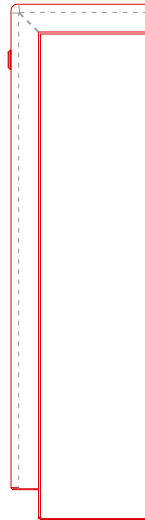

DeepClean - Flat Top - Floor Mounted

Type:
DeepClean Radiator

Model:
Flat Top - Floor Mounted

Manufacture:
1.5mm Zintec or Magnelis Steel
10mm Radius Edges and Bullnosed Corners
Full Height Front Access Door
5.5mm Punched Grille
Cut-Outs Programmed into Manufacture

Sizes:
Single Casing Length 600mm - 2000mm
Single Casing Height 550mm - 1150mm
Bespoke Solutions Available

Finish:
Polyester Powder Coated RAL 9003
BioCote® Anti-Microbial Agent

Emitter:
K.Rad Kompact Radiators with 4 x ½" Connections

Valve Options:
Internal TRV Kit 9210-13
Remote Sensing TRV Kit 7463-41
External TRV Kit 9330-41
Anti-Ligature TRV Kit & Shroud 1935241

Fixings:
All Fixings Internal
8mm Pin Hex Door Locks

Contour Heating Products Ltd