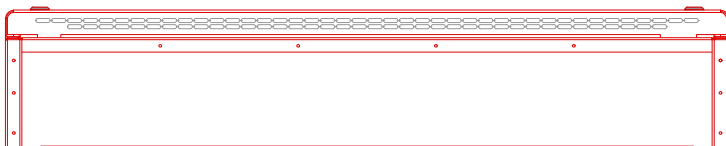

DeepClean - Flat Top - Floor Mounted

Type:
DeepClean Radiator

Model:
Flat Top - Floor Mounted

Manufacture:
1.5mm Zintec or Magnelis Steel
10mm Radius Edges and Bullnosed Corners
Full Height Front Access Door
5.5mm Punched Grille
Cut-Outs Programmed into Manufacture

Sizes:
Single Casing Length 600mm - 2000mm
Single Casing Height 550mm - 1150mm
Bespoke Solutions Available

Finish:
Polyester Powder Coated RAL 9003
BioCote® Anti-Microbial Agent

Emitter:
K.Rad Kompact Radiators with 4 x ½" Connections