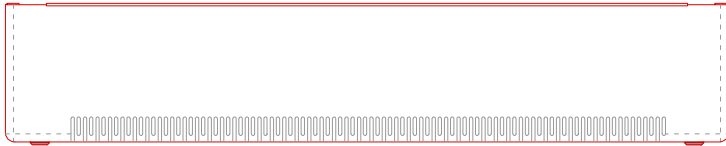

DeepClean - Flat Top - Floor Mounted

Type:
DeepClean Radiator

Model:
Flat Top - Floor Mounted

Manufacture:
1.5mm Zintec or Magnelis Steel
10mm Radius Edges and Bullnosed Corners
Full Height Front Access Door
5.5mm Punched Grille
Cut-Outs Programmed into Manufacture

Sizes:
Single Casing Length 600mm - 2000mm
Single Casing Height 550mm - 1150mm
Bespoke Solutions Available

Finish:
Polyester Powder Coated RAL 9003
BioCote® Anti-Microbial Agent

Emitter:
K.Rad Kompact Radiators with 4 x ½" Connections