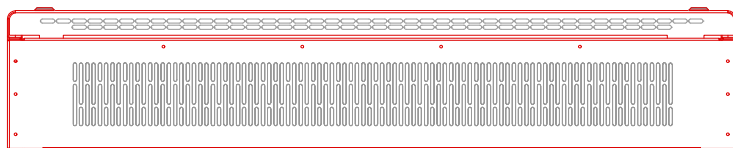

DeepClean - Flat Top - Wall Mounted

Type:
DeepClean Radiator

Model:
Flat Top - Wall Mounted

Manufacture:
1.5mm Zintec or Magnelis Steel
10mm Radius Edges and Bullnosed Corners
Full Height Front Access Door
5.5mm Punched Grille
Base Plate with Grille
Cut-Outs Manufactured into Manufacture

Sizes:
Single Casing Length 600mm - 2000mm
Single Casing Height 550mm - 1150mm
Bespoke Solutions Available

Finish:
Polyester Powder Coated RAL 9003
BioCote® Anti-Microbial Agent

Emitter:
K.Rad Kompact Radiators with 4 x ½" Connections