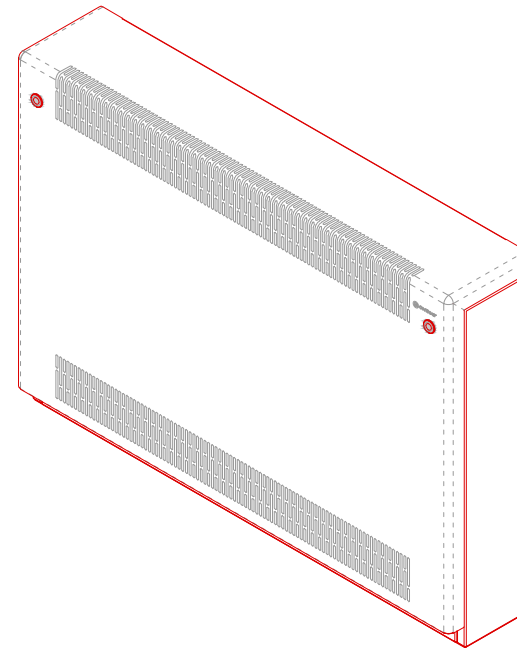

DeepClean - Flat Top - Wall Mounted

Type:
DeepClean Radiator

Model:
Flat Top - Wall Mounted

Manufacture:
1.5mm Zintec or Magnelis Steel
10mm Radius Edges and Bullnosed Corners
Full Height Front Access Door
5.5mm Punched Grille
Base Plate with Grille
Cut-Outs Manufactured into Manufacture

Sizes:
Single Casing Length 600mm - 2000mm
Single Casing Height 550mm - 1150mm
Bespoke Solutions Available

Finish:
Polyester Powder Coated RAL 9003
BioCote® Anti-Microbial Agent

Emitter:
K.Rad Kompact Radiators with 4 x ½" Connections