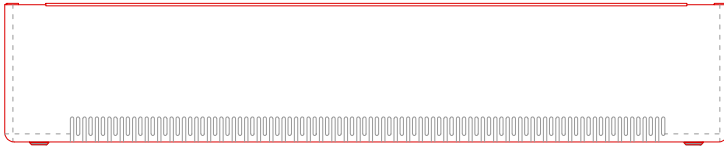

DeepClean - Flat Top - Wall Mounted

Type:
DeepClean Radiator

Model:
Flat Top - Wall Mounted

Manufacture:
1.5mm Zintec or Magnelis Steel
10mm Radius Edges and Bullnosed Corners
Full Height Front Access Door
5.5mm Punched Grille
Base Plate with Grille
Cut-Outs Manufactured into Manufacture

Sizes:
Single Casing Length 600mm - 2000mm
Single Casing Height 550mm - 1150mm
Bespoke Solutions Available

Finish:
Polyester Powder Coated RAL 9003
BioCote® Anti-Microbial Agent

Emitter:
K.Rad Kompact Radiators with 4 x ½" Connections