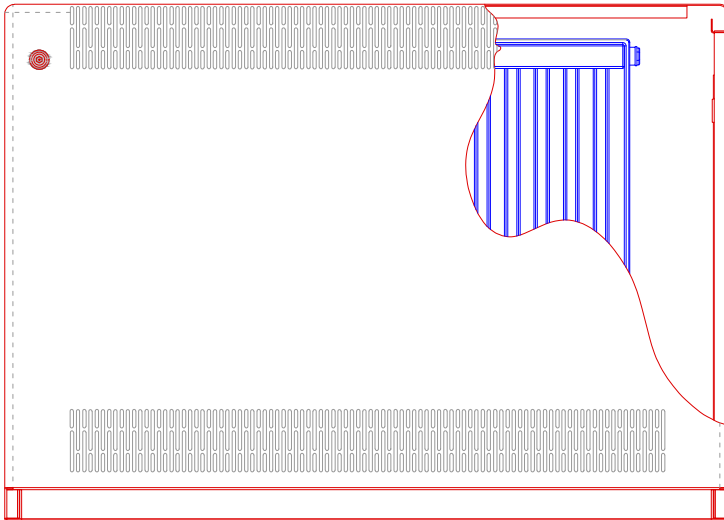

DeepClean - Flat Top - Wall Mounted

Type:
DeepClean Radiator

Model:
Flat Top - Wall Mounted

Manufacture:
1.5mm Zintec or Magnelis Steel
10mm Radius Edges and Bullnosed Corners
Full Height Front Access Door
5.5mm Punched Grille
Base Plate with Grille
Cut-Outs Manufactured into Manufacture

Sizes:
Single Casing Length 600mm - 2000mm
Single Casing Height 550mm - 1150mm
Bespoke Solutions Available

Finish:
Polyester Powder Coated RAL 9003
BioCote® Anti-Microbial Agent

Emitter:
K.Rad Kompact Radiators with 4 x ½" Connections