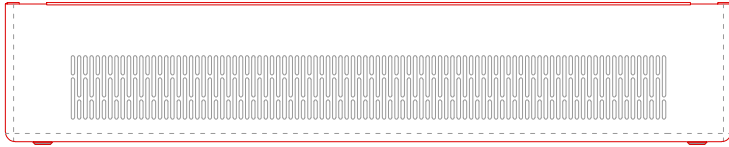

DeepClean - Sloping Top - Floor Mounted

Type:
DeepClean Radiator

Model:
Sloping Top - Floor Mounted

Manufacture:
1.5mm Zintec or Magnelis Steel
10mm Radius Edges and Bullnosed Corners
Full Height Front Access Door
5.5mm Punched Grille
Cut-Outs Programmed into Manufacture

Sizes:
Single Casing Length 600mm - 2000mm
Single Casing Height 600mm - 1200mm
Bespoke Solutions Available

Finish:
Polyester Powder Coated RAL 9003
BioCote® Anti-Microbial Agent

Emitter:
K.Rad Kompact Radiators with 4 x ½" Connections