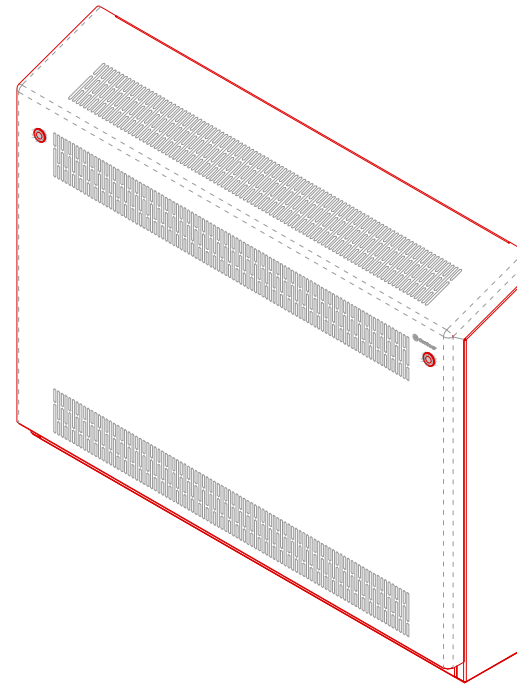

DeepClean - Sloping Top - Floor Mounted

Type:
DeepClean Radiator

Model:
Sloping Top - Floor Mounted

Manufacture:
1.5mm Zintec or Magnelis Steel
10mm Radius Edges and Bullnosed Corners
Full Height Front Access Door
5.5mm Punched Grille
Cut-Outs Programmed into Manufacture

Sizes:
Single Casing Length 600mm - 2000mm
Single Casing Height 600mm - 1200mm
Bespoke Solutions Available

Finish:
Polyester Powder Coated RAL 9003
BioCote® Anti-Microbial Agent

Emitter:
K.Rad Kompact Radiators with 4 x ½" Connections