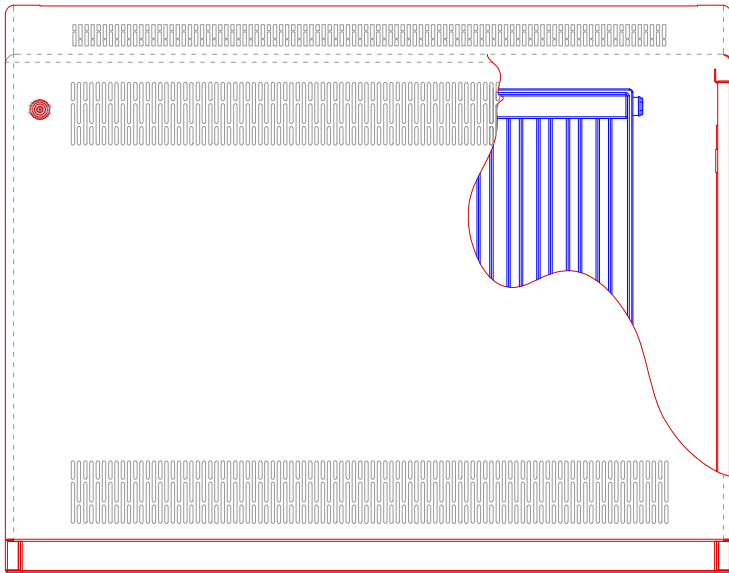

DeepClean - Sloping Top - Floor Mounted

Type:
DeepClean Radiator

Model:
Sloping Top - Floor Mounted

Manufacture:
1.5mm Zintec or Magnelis Steel
10mm Radius Edges and Bullnosed Corners
Full Height Front Access Door
5.5mm Punched Grille
Cut-Outs Programmed into Manufacture

Sizes:
Single Casing Length 600mm - 2000mm
Single Casing Height 600mm - 1200mm
Bespoke Solutions Available

Finish:
Polyester Powder Coated RAL 9003
BioCote® Anti-Microbial Agent

Emitter:
K.Rad Kompact Radiators with 4 x ½" Connections