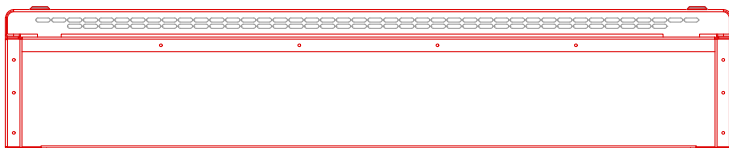

DeepClean - Sloping Top - Floor Mounted

Type:
DeepClean Radiator

Model:
Sloping Top - Floor Mounted

Manufacture:
1.5mm Zintec or Magnelis Steel
10mm Radius Edges and Bullnosed Corners
Full Height Front Access Door
5.5mm Punched Grille
Cut-Outs Programmed into Manufacture

Sizes:
Single Casing Length 600mm - 2000mm
Single Casing Height 600mm - 1200mm
Bespoke Solutions Available

Finish:
Polyester Powder Coated RAL 9003
BioCote® Anti-Microbial Agent

Emitter:
K.Rad Kompact Radiators with 4 x ½" Connections