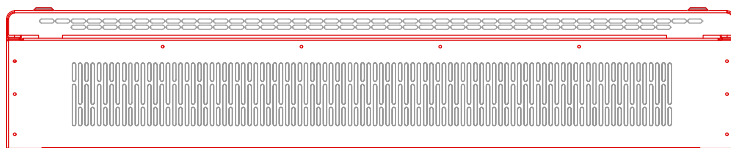

DeepClean - Sloping Top - Wall Mounted

Type:
DeepClean Radiator

Model:
Sloping Top - Wall Mounted

Manufacture:
1.5mm Zintec or Magnelis Steel
10mm Radius Edges and Bullnosed Corners
Full Height Front Access Door
5.5mm Punched Grille
Base Plate with Grille
Cut-Outs Programmed into Manufacture

Sizes:
Single Casing Length 600mm - 2000mm
Single Casing Height 600mm - 1200mm
Bespoke Solutions Available

Finish:
Polyester Powder Coated RAL 9003
BioCote® Anti-Microbial Agent

Emitter:
K.Rad Kompact Radiators with 4 x ½" Connections