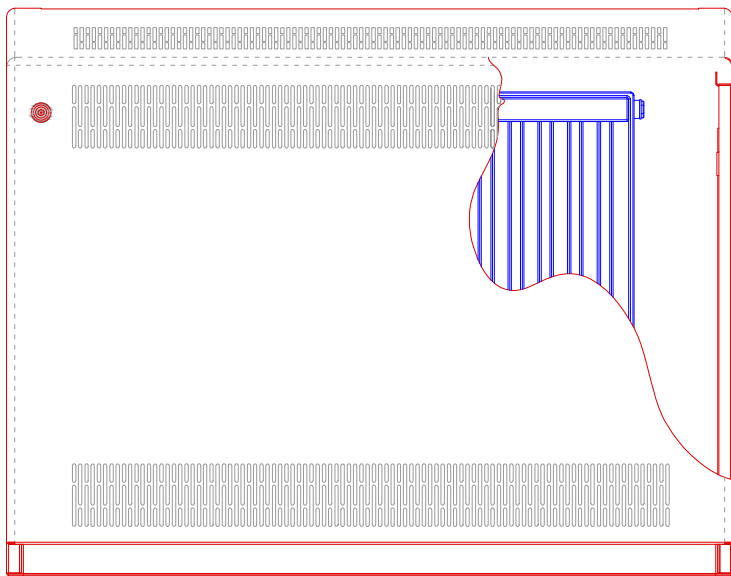

DeepClean - Sloping Top - Wall Mounted

Type:
DeepClean Radiator

Model:
Sloping Top - Wall Mounted

Manufacture:
1.5mm Zintec or Magnelis Steel
10mm Radius Edges and Bullnosed Corners
Full Height Front Access Door
5.5mm Punched Grille
Base Plate with Grille
Cut-Outs Programmed into Manufacture

Sizes:
Single Casing Length 600mm - 2000mm
Single Casing Height 600mm - 1200mm
Bespoke Solutions Available

Finish:
Polyester Powder Coated RAL 9003
BioCote® Anti-Microbial Agent

Emitter:
K.Rad Kompact Radiators with 4 x ½" Connections