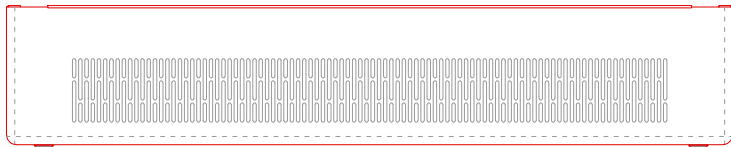

DeepClean - Sloping Top - Wall Mounted

Type:
DeepClean Radiator

Model:
Sloping Top - Wall Mounted

Manufacture:
1.5mm Zintec or Magnelis Steel
10mm Radius Edges and Bullnosed Corners
Full Height Front Access Door
5.5mm Punched Grille
Base Plate with Grille
Cut-Outs Programmed into Manufacture

Sizes:
Single Casing Length 600mm - 2000mm
Single Casing Height 600mm - 1200mm
Bespoke Solutions Available

Finish:
Polyester Powder Coated RAL 9003
BioCote® Anti-Microbial Agent

Emitter:
K.Rad Kompact Radiators with 4 x ½" Connections