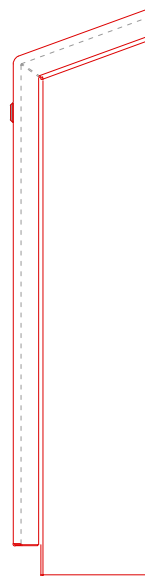

DeepClean - Sloping Top - Wall Mounted

Type:
DeepClean Radiator

Model:
Sloping Top - Wall Mounted

Manufacture:
1.5mm Zintec or Magnelis Steel
10mm Radius Edges and Bullnosed Corners
Full Height Front Access Door
5.5mm Punched Grille
Base Plate with Grille
Cut-Outs Programmed into Manufacture

Sizes:
Single Casing Length 600mm - 2000mm
Single Casing Height 600mm - 1200mm
Bespoke Solutions Available

Finish:
Polyester Powder Coated RAL 9003
BioCote® Anti-Microbial Agent

Emitter:
K.Rad Kompact Radiators with 4 x ½" Connections

Valve Options:
Internal TRV Kit 9210-13
Remote Sensing TRV Kit 7463-41
External TRV Kit 9330-41
Anti-Ligature TRV Kit & Shroud 1935241

Fixings:
All Fixings Internal
8mm Pin Hex Door Locks

Contour Heating Products Ltd