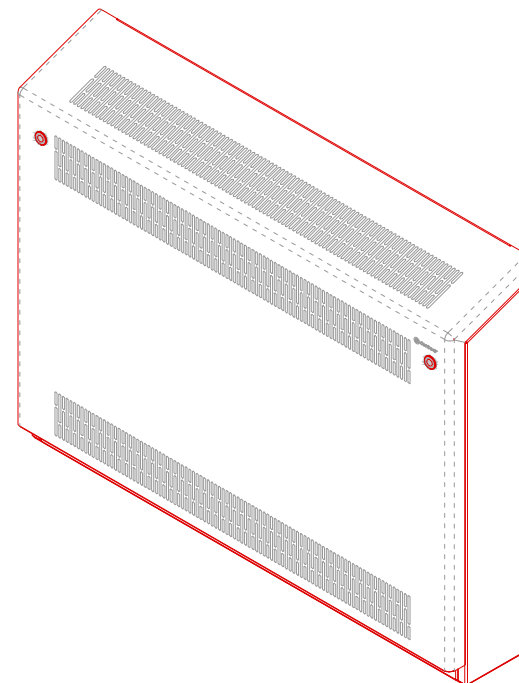

DeepClean - Sloping Top - Wall Mounted

Type:
DeepClean Radiator

Model:
Sloping Top - Wall Mounted

Manufacture:
1.5mm Zintec or Magnelis Steel
10mm Radius Edges and Bullnosed Corners
Full Height Front Access Door
5.5mm Punched Grille
Base Plate with Grille
Cut-Outs Programmed into Manufacture

Sizes:
Single Casing Length 600mm - 2000mm
Single Casing Height 600mm - 1200mm
Bespoke Solutions Available

Finish:
Polyester Powder Coated RAL 9003
BioCote® Anti-Microbial Agent

Emitter:
K.Rad Kompact Radiators with 4 x ½" Connections