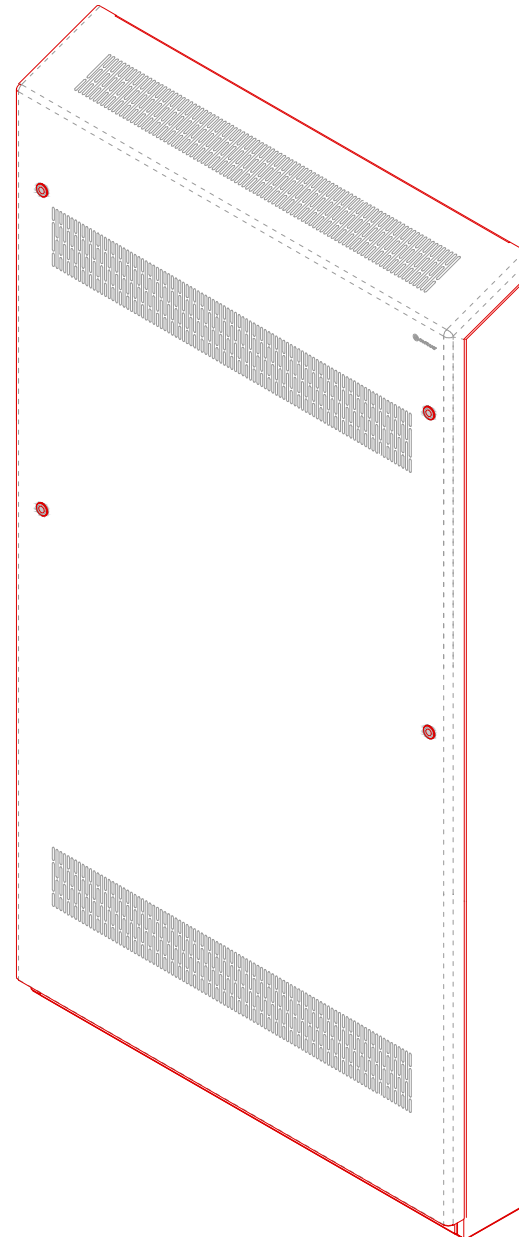

DeepClean Vertical - Sloping Top - Floor Mounted

Type:
Vertical DeepClean Radiator

Model:
Sloping Top - Floor Mounted

Manufacture:
1.5mm Zintec or Magnelis Steel
10mm Radius Edges and Bullnosed Corners
Full Height Front Access Door
5.5mm Punched Grille
Cut-Outs Programmed into Manufacture

Sizes:
Single Casing Length 400mm - 1100mm
Single Casing Height 1900mm - 2300mm
Bespoke Solutions Available

Finish:
Polyester Powder Coated RAL 9003
BioCote® Anti-Microbial Agent

Emitter:
K.Rad Kompact Radiators with 4 x ½" Connections