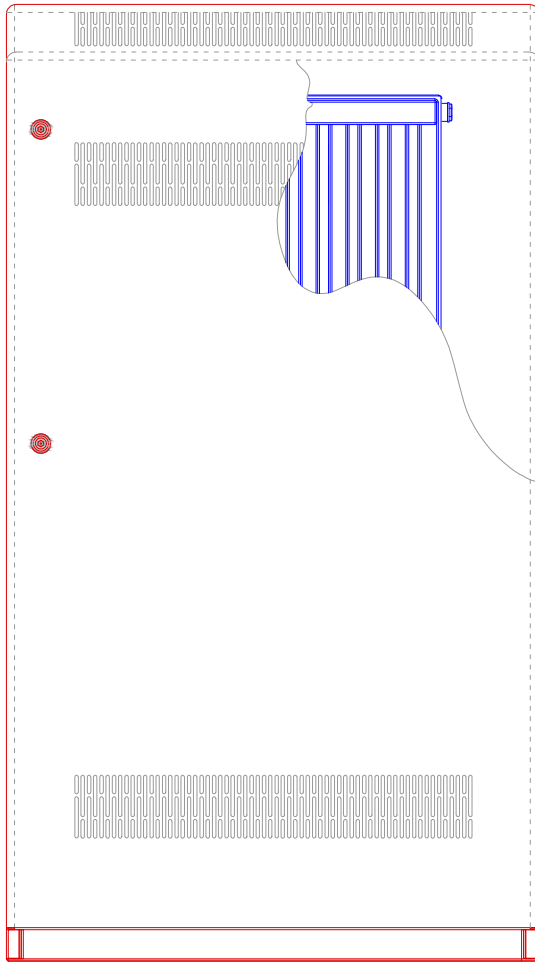

DeepClean Vertical - Sloping Top - Floor Mounted

Type:
Vertical DeepClean Radiator

Model:
Sloping Top - Floor Mounted

Manufacture:
1.5mm Zintec or Magnelis Steel
10mm Radius Edges and Bullnosed Corners
Full Height Front Access Door
5.5mm Punched Grille
Cut-Outs Programmed into Manufacture

Sizes:
Single Casing Length 400mm - 1100mm
Single Casing Height 1900mm - 2300mm
Bespoke Solutions Available

Finish:
Polyester Powder Coated RAL 9003
BioCote® Anti-Microbial Agent

Emitter:
K.Rad Kompact Radiators with 4 x ½" Connections