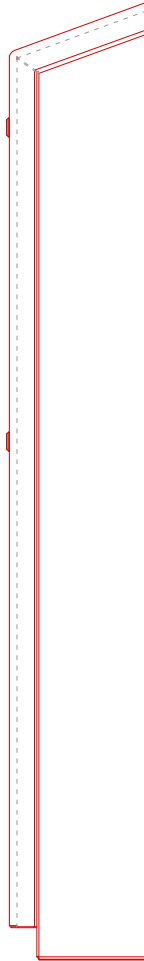

DeepClean Vertical - Sloping Top - Floor Mounted

Type:
Vertical DeepClean Radiator

Model:
Sloping Top - Floor Mounted

Manufacture:
1.5mm Zintec or Magnelis Steel
10mm Radius Edges and Bullnosed Corners
Full Height Front Access Door
5.5mm Punched Grille
Cut-Outs Programmed into Manufacture

Sizes:
Single Casing Length 400mm - 1100mm
Single Casing Height 1900mm - 2300mm
Bespoke Solutions Available

Finish:
Polyester Powder Coated RAL 9003
BioCote® Anti-Microbial Agent

Emitter:
K.Rad Kompact Radiators with 4 x ½" Connections

Valve Options:
Internal TRV Kit 9210-13
Remote Sensing TRV Kit 7463-41
External TRV Kit 9330-41
Anti-Ligature TRV Kit & Shroud 1935241

Fixings:
All Fixings Internal
8mm Pin Hex Door Locks

Contour Heating Products Ltd