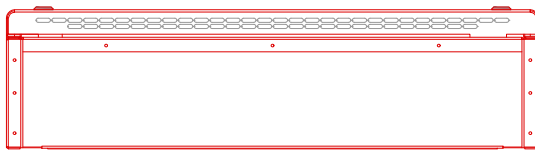

DeepClean Vertical - Sloping Top - Floor Mounted

Type:
Vertical DeepClean Radiator

Model:
Sloping Top - Floor Mounted

Manufacture:
1.5mm Zintec or Magnelis Steel
10mm Radius Edges and Bullnosed Corners
Full Height Front Access Door
5.5mm Punched Grille
Cut-Outs Programmed into Manufacture

Sizes:
Single Casing Length 400mm - 1100mm
Single Casing Height 1900mm - 2300mm
Bespoke Solutions Available

Finish:
Polyester Powder Coated RAL 9003
BioCote® Anti-Microbial Agent

Emitter:
K.Rad Kompact Radiators with 4 x ½" Connections